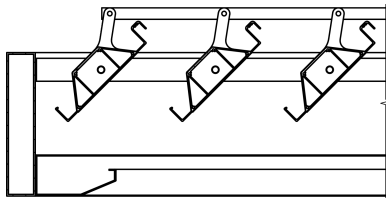

### Blade Specifications

Blade width: 212mm  
 Blade weight: 3.564 kg/M  
 Blade centres: 200mm

WIND ZONE	LOW	MEDIUM	HIGH	VERY HIGH	EXTRA HIGH
SPAN	5.5m	5.4m	4.6m	4.2m	3.9m

Left hand down from Pivot

Horizontal Blade Span

Right hand down from Pivot

Vertical Blade Span