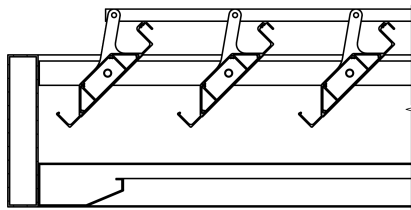

200.OR Low

Blade Specifications

Blade width: 212mm
 Blade weight: 3.096 kg/M
 Blade centres: 200mm

WIND ZONE	LOW	MEDIUM	HIGH	VERY HIGH	EXTRA HIGH
SPAN	4.2m	3.9m	3.4m	3.1m	2.9m

Left hand down from Pivot

Horizontal Blade Span

Right hand down from Pivot

Vertical Blade Span