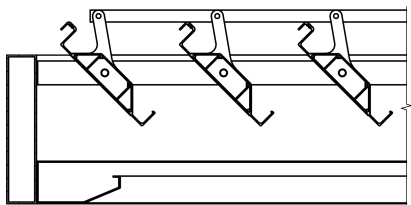

200.OR Low

Blade Specifications

Blade width: 212mm
 Blade weight: 3.096 kg/M
 Blade centres: 200mm

WIND ZONE	LOW	MEDIUM	HIGH	VERY HIGH	EXTRA HIGH
SPAN	4.2m	3.9m	3.4m	3.1m	2.9m

Left hand down from Pivot

Horizontal Blade Span

Right hand down from Pivot

Vertical Blade Span