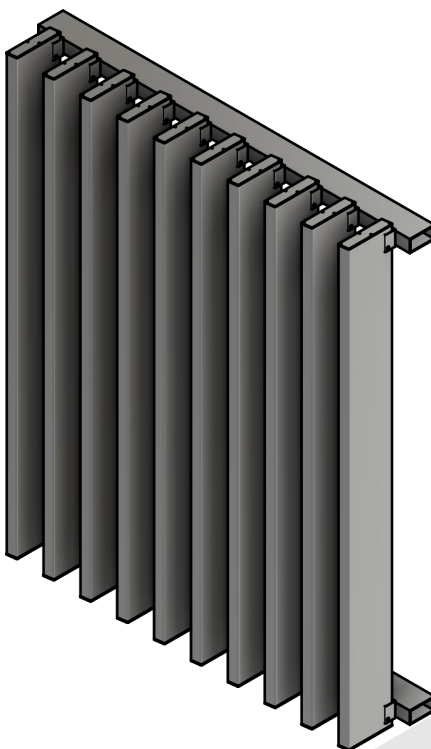

180.B

Blade Specifications

Blade width: 180mm
Blade weight: 2.758 kg/M
Blade centres: Varies

WIND ZONE	LOW	MEDIUM	HIGH	VERY HIGH	EXTRA HIGH
SPAN	4.6m	4.2m	3.7m	3.4m	3.2m

180.B (Operable)