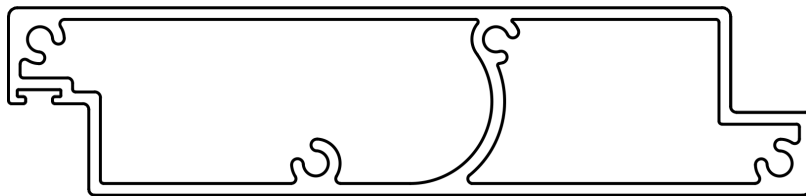

135.FP

Blade Specifications

Blade width: 137.5mm
Blade weight: 2.274 kg/M
Blade centres: Varies

WIND ZONE	LOW	MEDIUM	HIGH	VERY HIGH	EXTRA HIGH
SPAN	3.9m	3.5m	3.1m	2.8m	2.6m

135.FP (Operable)